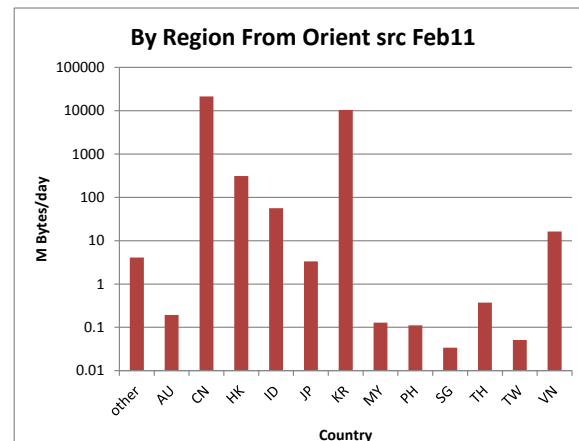

Traffic From ORIENT By Region

- Many destination countries involved, but is variable
- China & Korea dominant senders but other countries in TEIN also important

Senders