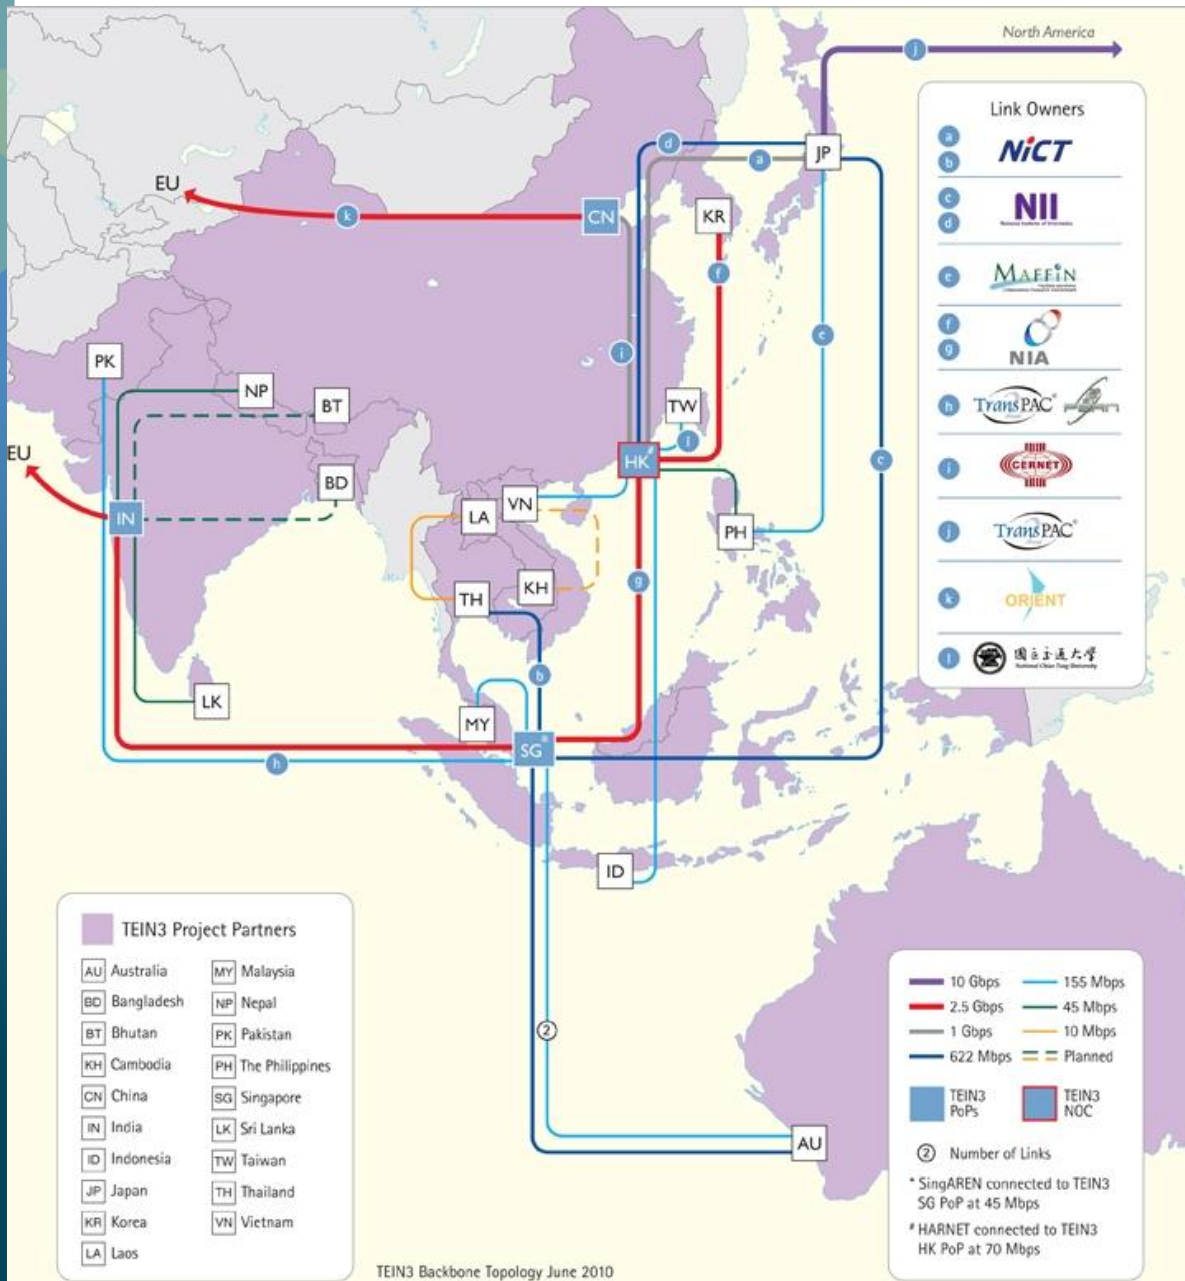

GÉANT topology end 2010

- The GÉANT network has high speed links to networks in other world regions, to connect researchers across the globe:

- Asia-Pacific
- South Caucasus
- Central Asia
- Latin America
- North America
- Southern and Eastern Africa
- Southern Mediterranean

TEIN3 Network

12 beneficiary partners
7 non-beneficiary partners

45M+ connected users

4 hubs:
Mumbai,
Singapore,
Hong Kong,
Beijing

Short RTTs within Asia

Short RTT and highest capacity direct links with Europe

- PoP in Mumbai
- 10 Gigabit peer with NKN National Knowledge Network.
- NKN provides access to
 - ERNET
 - GRIDs: GARUDA and LHC centres
 - Other R&E communities
- User example: LHC T2 traffic
- Other Links to:
 - Nepal
 - Sri Lanka
 - Bangladesh to start this week

- TCP link remains up and active.

Traffic on the ORIENT Link

- Plot of traffic from : Nov 09 – Mar 11
- Peak values important for achieving throughput
- Risen to 1.2-1.5 Gbit/s with peaks at 2 Gbit/s out of Europe
1-1.4 Gbit into Europe.
- Sustained from June 2010