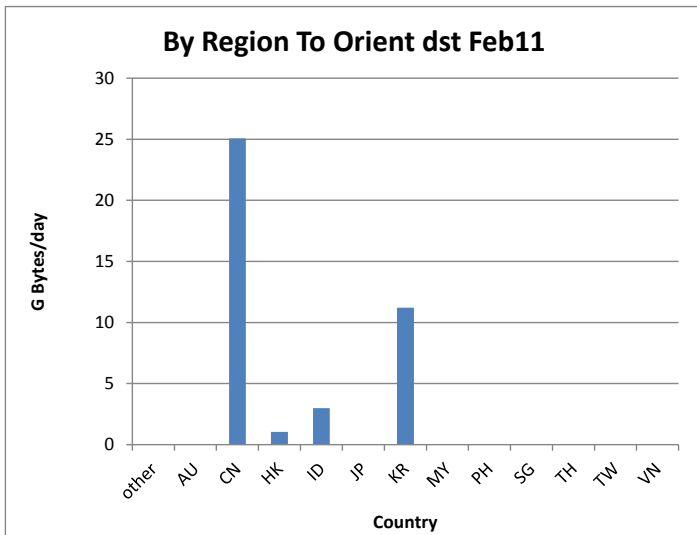

- TCP link remains up and active.

Traffic on the ORIENT Link

- Plot of traffic from : Nov 09 – Mar 11
- Peak values important for achieving throughput
- Risen to 1.2-1.5 Gbit/s with peaks at 2 Gbit/s out of Europe
1-1.4 Gbit into Europe.
- Sustained from June 2010

Traffic To ORIENT By TEIN Region

- Data for one week February 2011
- China & Korea dominant but other countries in TEIN also important
- Many European countries and subject areas

Senders

Traffic From ORIENT By Region