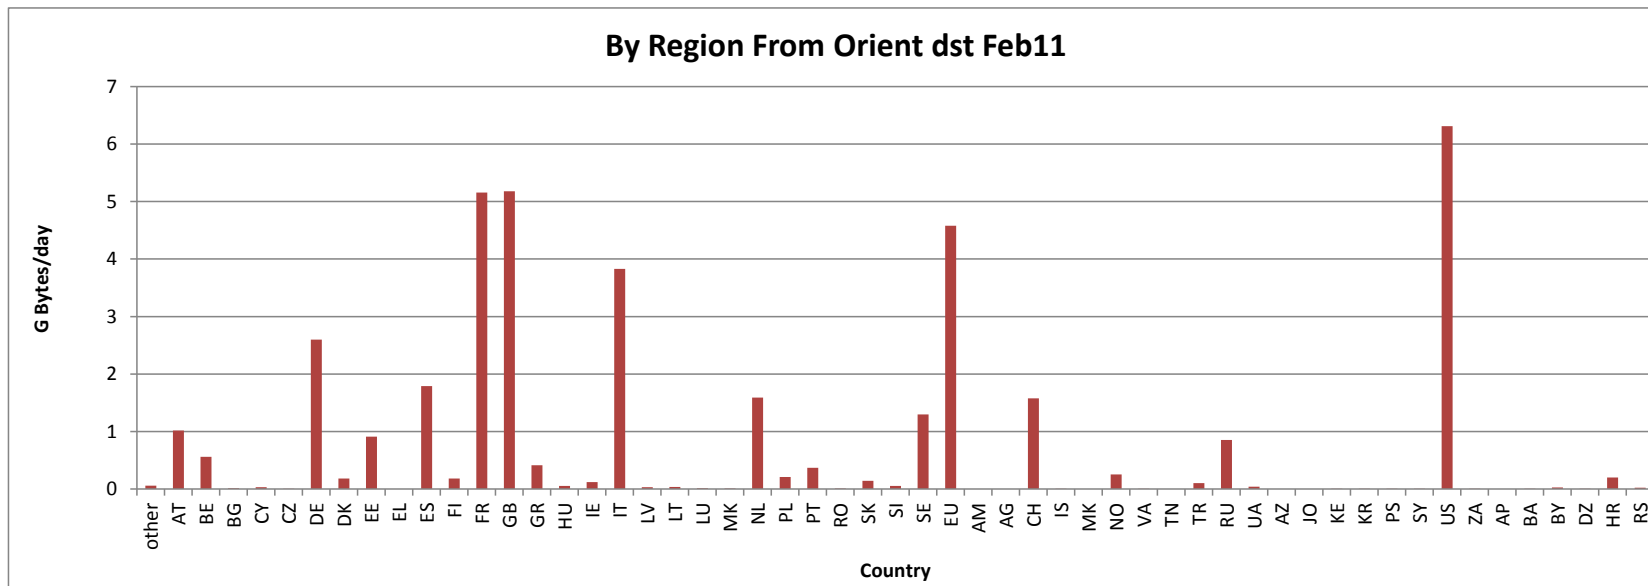

Traffic From ORIENT By Region

- Many destination countries involved, but is variable
- China & Korea dominant senders but other countries in TEIN also important

Senders