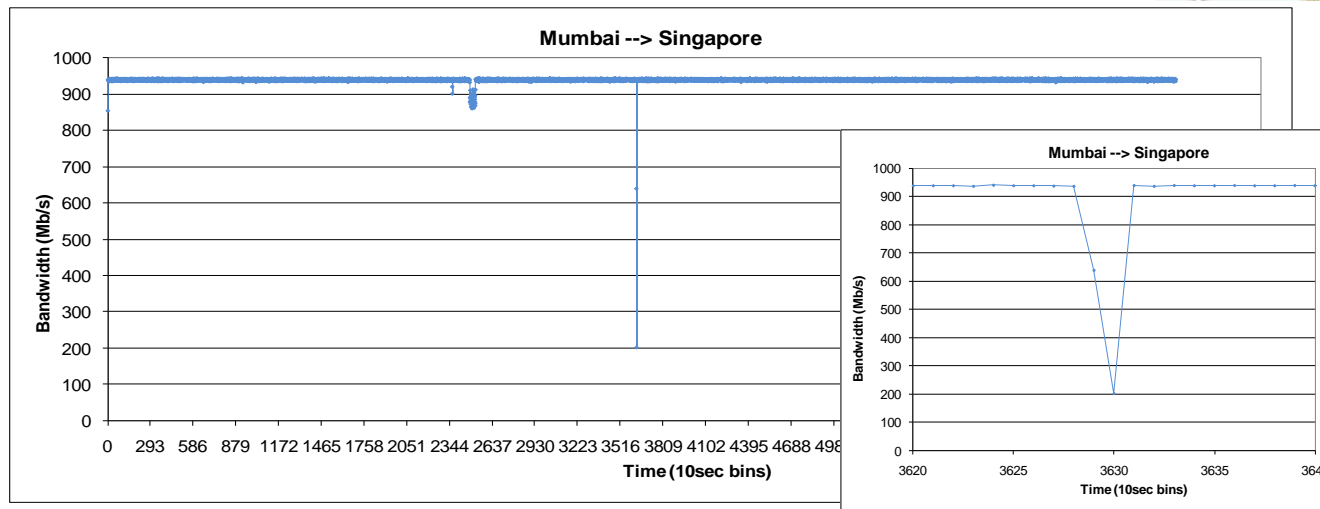

- TCP link remains up and active.

Traffic on the ORIENT Link

- Plot of traffic from : Nov 09 – Mar 11
- Peak values important for achieving throughput
- Risen to 1.2-1.5 Gbit/s with peaks at 2 Gbit/s out of Europe
1-1.4 Gbit into Europe.
- Sustained from June 2010