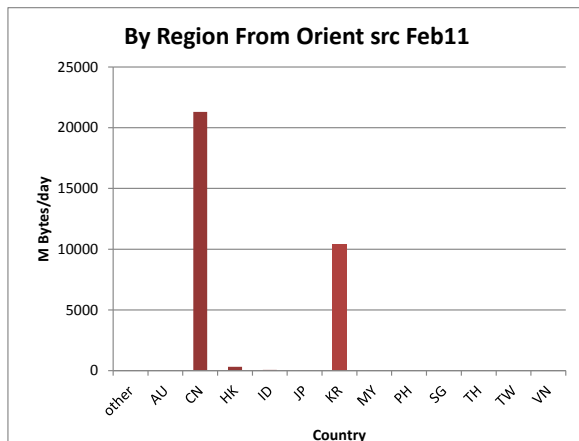

Traffic From ORIENT By Region

- Many destination countries involved, but is variable
- China & Korea dominant senders but other countries in TEIN also important

Senders