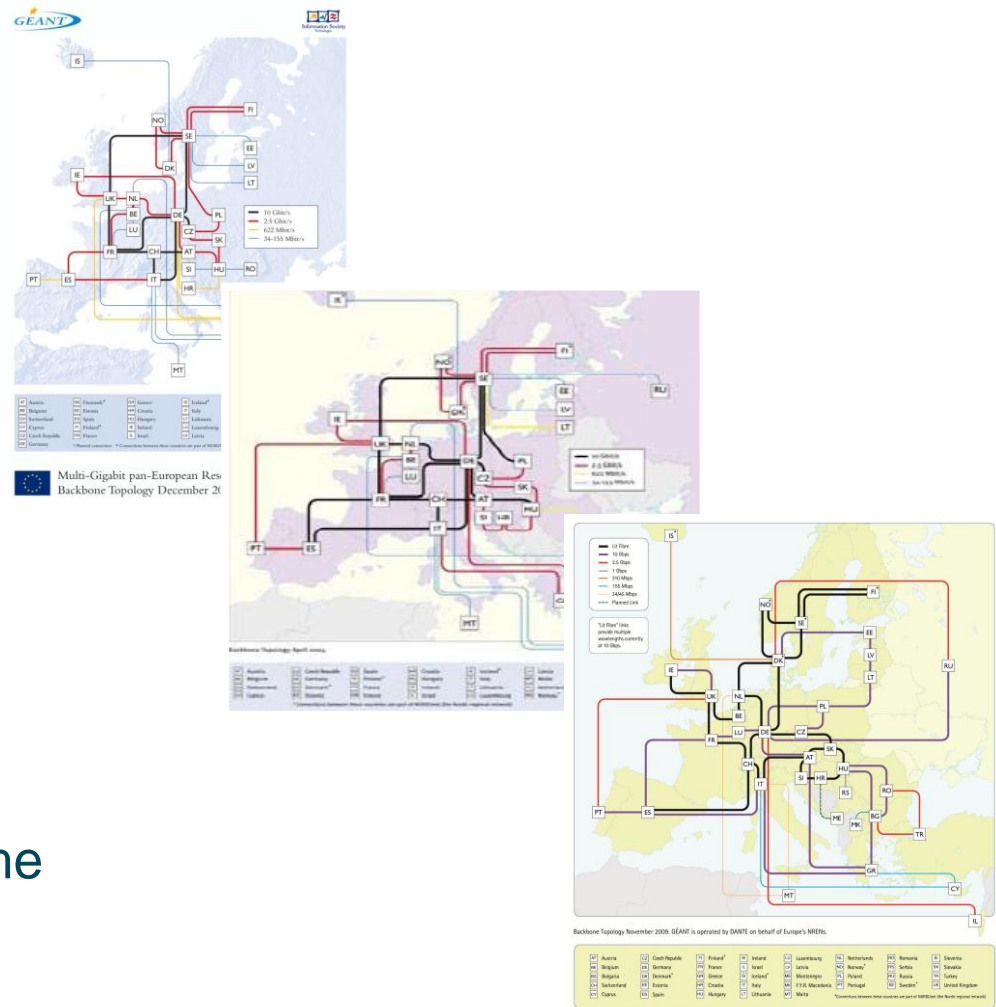

TEIN3

Richard Hughes Jones
OGF31 EU-Asia Workshop
DANTE
23 March 2011

GÉANT: a European Success Story **TEIN3**

- 2000-2004: GN1 Project
 - GÉANT Network

- 2004-2009: GN2 Project
 - GÉANT2 Network
 - Services
 - Joint Research Activities
 - Networking Activities

- 2009-2013: GN3 Project
 - GÉANT Network
 - Wider Range of Services
 - Larger Research Programme
 - Wider Networking Activities

GÉANT & NREN Connectivity & Network Services

- 38 European Countries
- Dark Fibre + DWDM
- Hybrid network:
 - IP Packet routed IPv6, multicast, VPN
 - Point-to-point Circuits typically 1Gbit/s
 - Dedicated Lambdas Full 10Gbit/s
- Network monitoring
- Network provisioning
- Security & Mobility

GÉANT topology end 2010

- The GÉANT network has high speed links to networks in other world regions, to connect researchers across the globe:

- Asia-Pacific
- South Caucasus
- Central Asia
- Latin America
- North America
- Southern and Eastern Africa
- Southern Mediterranean

TEIN3 Network

12 beneficiary partners
7 non-beneficiary partners

45M+ connected users

4 hubs:
Mumbai,
Singapore,
Hong Kong,
Beijing

Short RTTs within Asia

Short RTT and highest capacity direct links with Europe