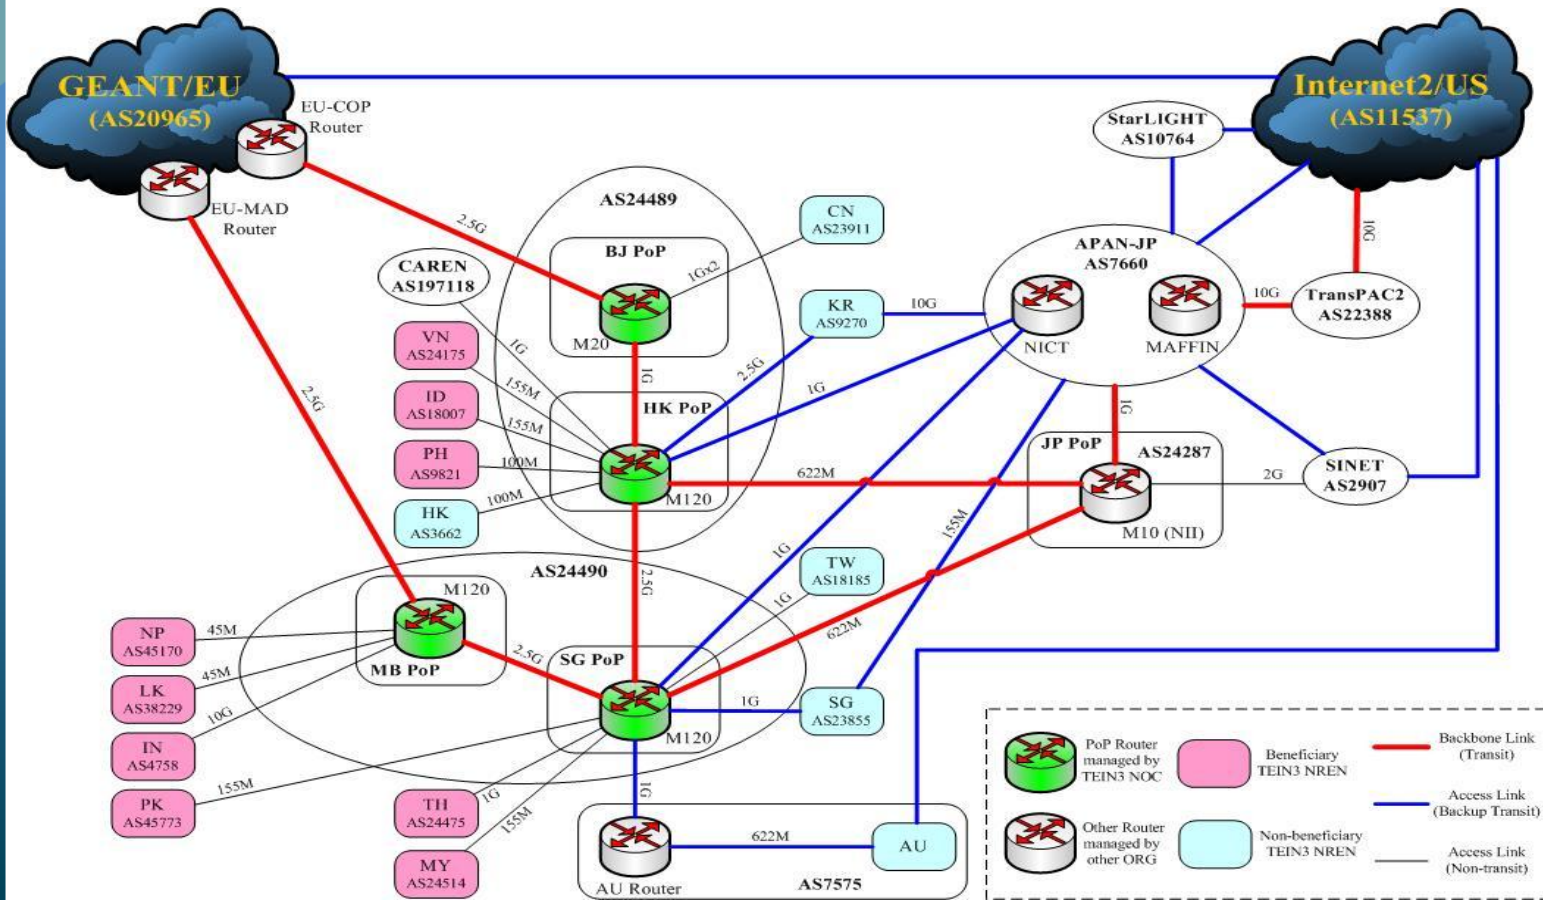

TEIN3 Network

12 beneficiary partners
7 non-beneficiary partners

45M+ connected users

4 hubs:
Mumbai,
Singapore,
Hong Kong,
Beijing

Short RTTs within Asia

Short RTT and highest capacity direct links with Europe

11.4M Euro EC funding
(65% co-funding)

TEIN3 Topology

- Managed network
- NOC in Hong Kong
- Performance
- Routing
- Optimisation
- New services

Current Status of Advanced Service

TEIN3 NREN/Partner	BGP IPv4 Unicast	BGP IPv6 Unicast	PIM IPv4 Neighbor	BGP IPv4 Multicast	MSDP IPv4 Neighbor	PIM IPv6 Neighbor	BGP IPv6 Multicast	MPLS	BGP IPv4 Labeled Unicast
AARNet (AU)	Yes	Yes	Yes	Yes	Yes	Yes	Yes	No	No
ASTI (PH)	Yes	Yes	No	No	No	No	No	No	No
CNGI-6IX (CN)	Yes	Yes	Yes	Yes	Yes	Yes	Yes	Yes	Yes
HARNET (HK)	Yes	Yes	Yes	Yes	Yes	No	No	No	No
ITB (ID)	Yes	Yes	Yes	Yes	Yes	Yes	Yes	No	No
KOREN (KR)	Yes	Yes	Yes	Yes	Yes	Yes	Yes	No	No
LEARN (LK)	Yes	Yes	No	No	No	Yes	No	No	No
MYREN (MY)	Yes	Yes	Yes	Yes	Yes	Yes	Yes	No	No
NCTU (TW)	Yes	Yes	No	No	No	No	No	No	No
NKN (IN)	Yes	Yes	No	No	No	No	No	No	No
NREN (NP)	Yes	Yes	Yes	Yes	Yes	Yes	Yes	No	No
PERN2 (PK)	Yes	Yes	Yes	No	No	Yes	No	No	No
SINET (JP)	Yes	Yes	No	No	No	No	No	No	No
SingAREN (SG)	Yes	Yes	Yes	Yes	Yes	Yes	No	No	No
ThaiREN (TH)	Yes	Yes	Yes	Yes	Yes	Yes	Yes	No	No
VinaREN (VN)	Yes	Yes	Yes	Yes	Yes	Yes	Yes	No	No
GEANT	Yes	Yes	Yes	Yes	Yes	Yes	Yes	Yes	No
APAN-JP	Yes	Yes	Yes	Yes	Yes	Yes	No	No	No
CAREN	Yes	No	No	No	No	No	No	No	No
TEIN3 JP POP	Yes	Yes	Yes	Yes	Yes	Yes	Yes	No	No
TEIN3 BJ/HK/SG/MB POP	Yes	Yes	Yes	Yes	Yes	Yes	Yes	Yes	Yes

Reliable Infrastructure: Testing the link to Singapore

- Part of acceptance testing for the European-India-Singapore links.
- The low level network layer will switch to an alternate data path when an error is detected e.g. a fibre cut.
- Measure the effect with a 24 hr. user TCP flow: