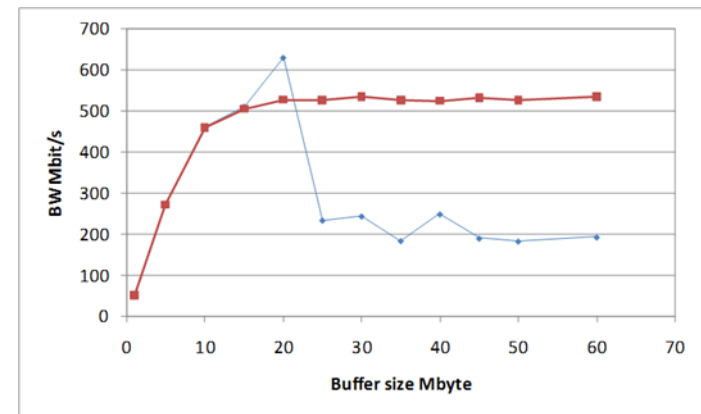

TCP throughput Not quite expected