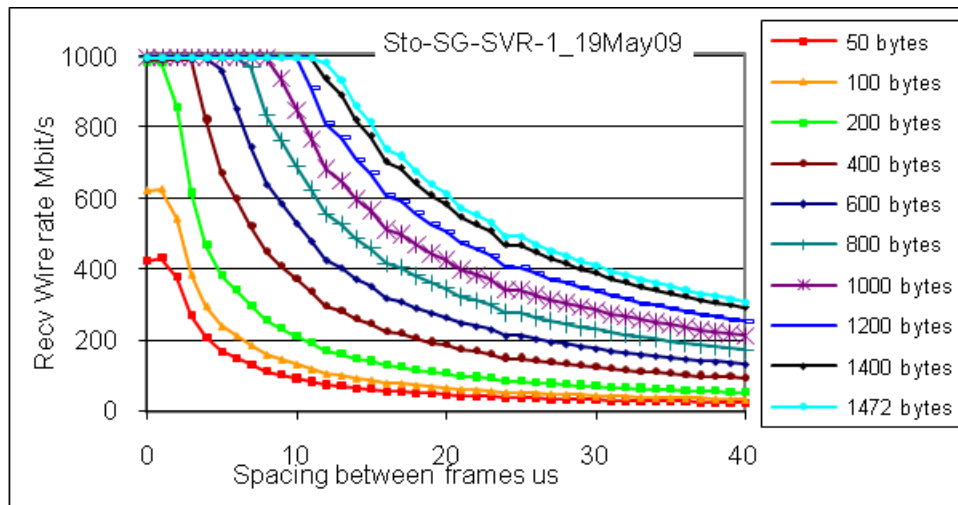

Stockholm-Singapore udpmon throughput
Looks good