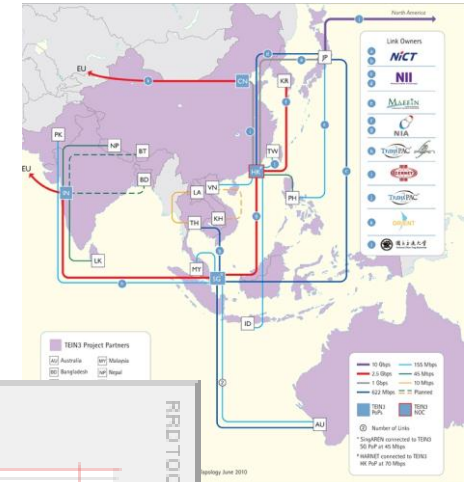

TEIN3 Network

12 beneficiary partners
7 non-beneficiary partners

45M+ connected users

4 hubs:
Mumbai,
Singapore,
Hong Kong,
Beijing

Short RTTs within Asia

Short RTT and highest capacity direct links with Europe

- PoP in Mumbai
- 10 Gigabit peer with NKN National Knowledge Network.
- NKN provides access to
 - ERNET
 - GRIDs: GARUDA and LHC centres
 - Other R&E communities
- User example: LHC T2 traffic
- Other Links to:
 - Nepal
 - Sri Lanka
 - Bangladesh to start this week

Reliable Infrastructure: Testing the link to Singapore

- Part of acceptance testing for the European-India-Singapore links.
- The low level network layer will switch to an alternate data path when an error is detected e.g. a fibre cut.
- Measure the effect with a 24 hr. user TCP flow:

- TCP link remains up and active.

Traffic on the ORIENT Link

- Plot of traffic from : Nov 09 – Mar 11
- Peak values important for achieving throughput
- Risen to 1.2-1.5 Gbit/s with peaks at 2 Gbit/s out of Europe
1-1.4 Gbit into Europe.
- Sustained from June 2010