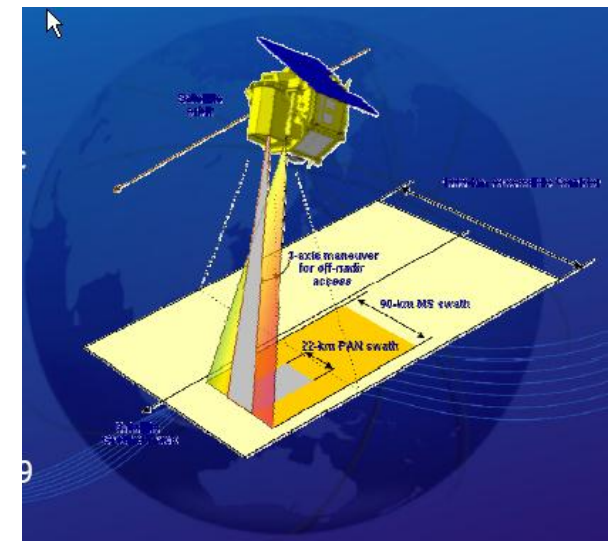

- Many destination countries involved, but is variable
- China & Korea dominant senders but other countries in TEIN also important

Senders

Earth Observations: THEOS

- First Thai Earth Observation Satellite
- Launch 1 Oct 2008 with Polar Orbit ~14/day
- Polar station at Esrange Space Centre, Kiruna, run by Swedish Space Corporation
- Main control, processing & data archive centre run by GISTDA in Bangkok, Thailand.
- MoU signed with DANTE
- Link Kiruna-SSC-Stockholm to connect to SUNET expected in a month
- File transfer: Emergency & Disaster, flood, forest fire

TCP throughput Not quite expected

Typhoon forecasting

- GÉANT and TEIN3 provide a stable and reliable connection between the expertise and high-speed computing capacity of the German weather bureau DWD and the meteorologists at its counterparts in the Philippines.
- Timely transmission of global meteorological data to make local prediction of typhoons.
- Typhoon Ketsana struck Cambodia in 2009.
- **High-speed networking: saving lives by typhoon forecasting**