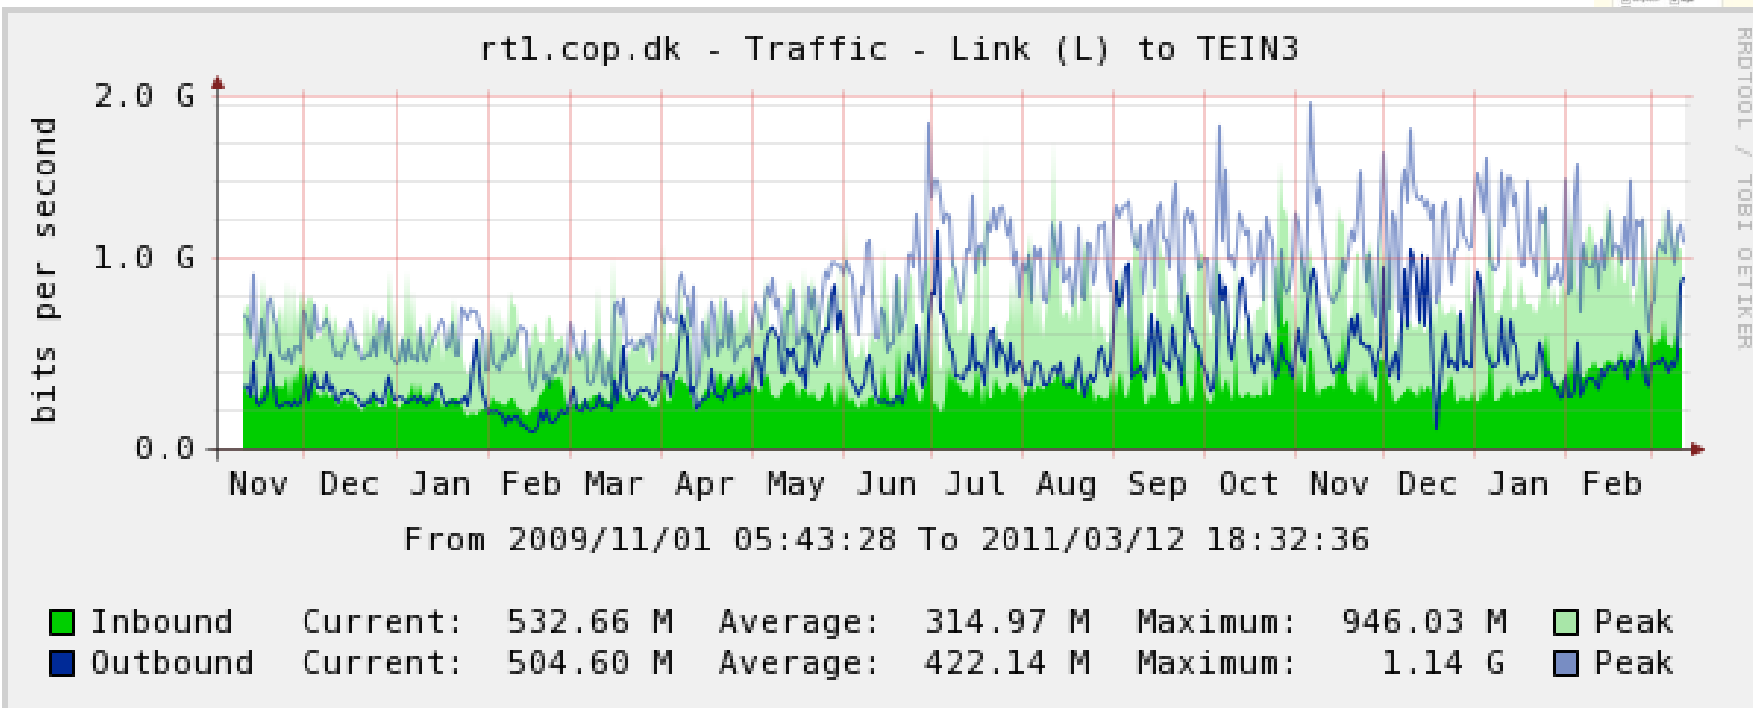

Reliable Infrastructure: Testing the link to Singapore

- Part of acceptance testing for the European-India-Singapore links.
- The low level network layer will switch to an alternate data path when an error is detected e.g. a fibre cut.
- Measure the effect with a 24 hr. user TCP flow:

- TCP link remains up and active.

Traffic on the ORIENT Link

- Plot of traffic from : Nov 09 – Mar 11
- Peak values important for achieving throughput
- Risen to 1.2-1.5 Gbit/s with peaks at 2 Gbit/s out of Europe
1-1.4 Gbit into Europe.
- Sustained from June 2010