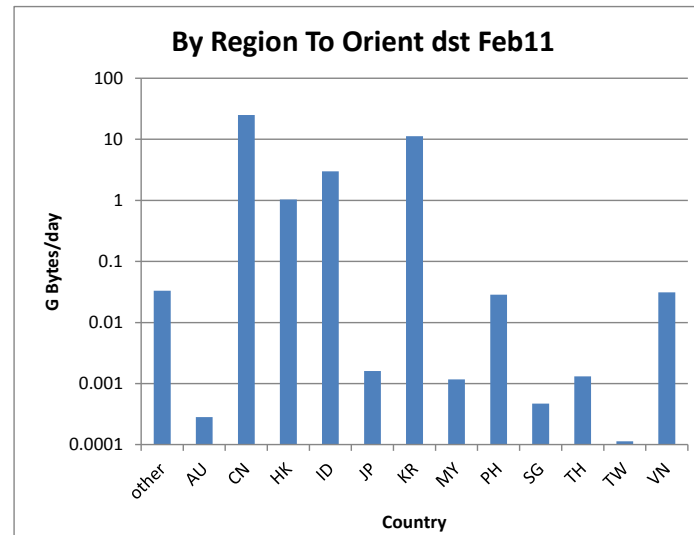

Reliable Infrastructure: Testing the link to Singapore

- Part of acceptance testing for the European-India-Singapore links.
- The low level network layer will switch to an alternate data path when an error is detected e.g. a fibre cut.
- Measure the effect with a 24 hr. user TCP flow:

- TCP link remains up and active.

Traffic on the ORIENT Link

- Plot of traffic from : Nov 09 – Mar 11
- Peak values important for achieving throughput
- Risen to 1.2-1.5 Gbit/s with peaks at 2 Gbit/s out of Europe
1-1.4 Gbit into Europe.
- Sustained from June 2010

Traffic To ORIENT By TEIN Region

- Data for one week February 2011
- China & Korea dominant but other countries in TEIN also important
- Many European countries and subject areas

Senders

Traffic From ORIENT By Region