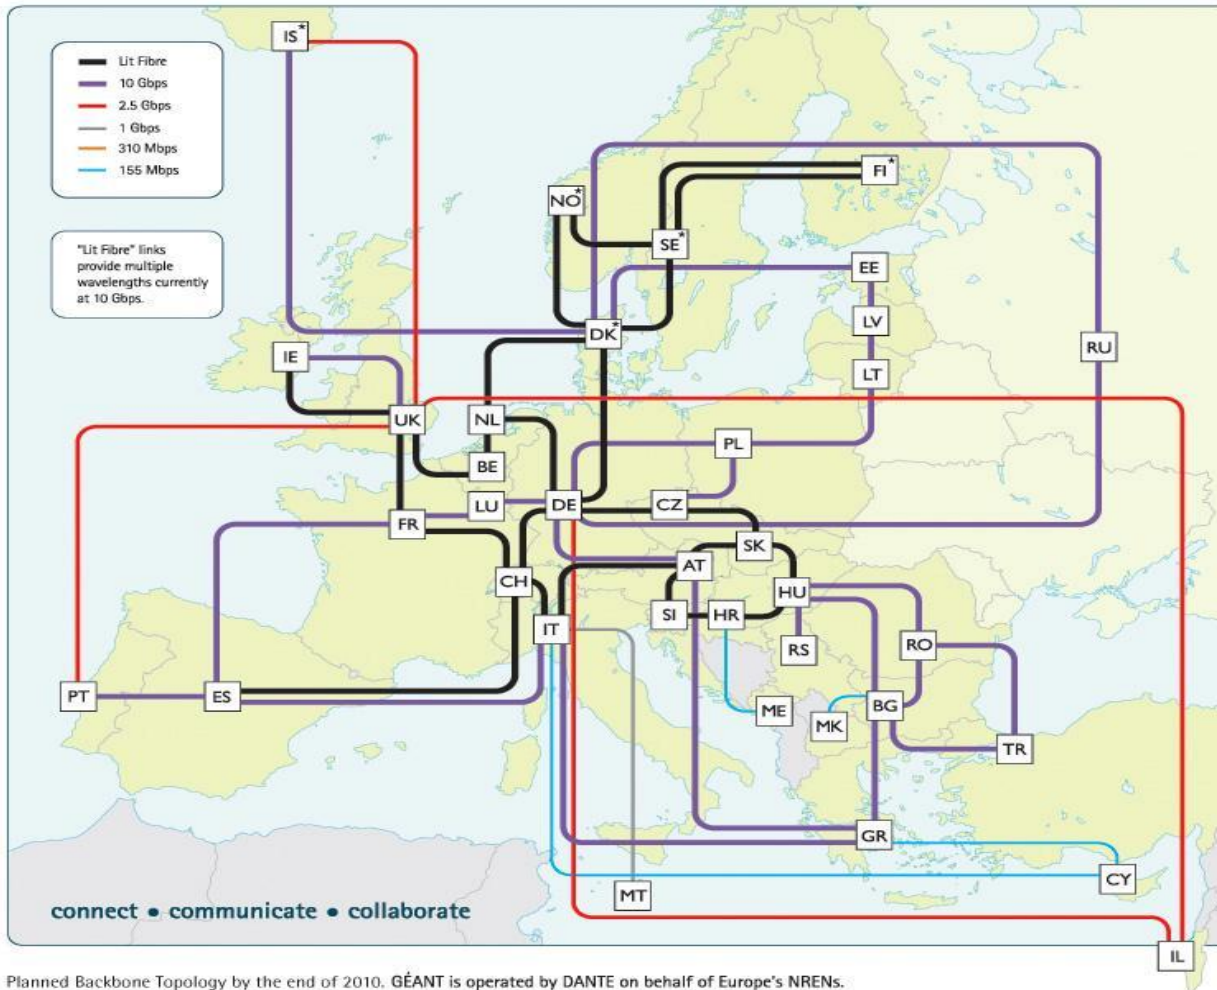

TEIN3

Richard Hughes Jones
OGF31 EU-Asia Workshop
DANTE
23 March 2011

GÉANT: a European Success Story **TEIN3**

- 2000-2004: GN1 Project
 - GÉANT Network

- 2004-2009: GN2 Project
 - GÉANT2 Network
 - Services
 - Joint Research Activities
 - Networking Activities

- 2009-2013: GN3 Project
 - GÉANT Network
 - Wider Range of Services
 - Larger Research Programme
 - Wider Networking Activities

GÉANT & NREN Connectivity & Network Services

- 38 European Countries
- Dark Fibre + DWDM
- Hybrid network:
 - IP Packet routed IPv6, multicast, VPN
 - Point-to-point Circuits typically 1Gbit/s
 - Dedicated Lambdas Full 10Gbit/s
- Network monitoring
- Network provisioning
- Security & Mobility

GÉANT topology end 2010

- The GÉANT network has high speed links to networks in other world regions, to connect researchers across the globe:

- Asia-Pacific
- South Caucasus
- Central Asia
- Latin America
- North America
- Southern and Eastern Africa
- Southern Mediterranean

TEIN3 Network

12 beneficiary partners
7 non-beneficiary partners

45M+ connected users

4 hubs:
Mumbai,
Singapore,
Hong Kong,
Beijing

Short RTTs within Asia

Short RTT and highest capacity direct links with Europe