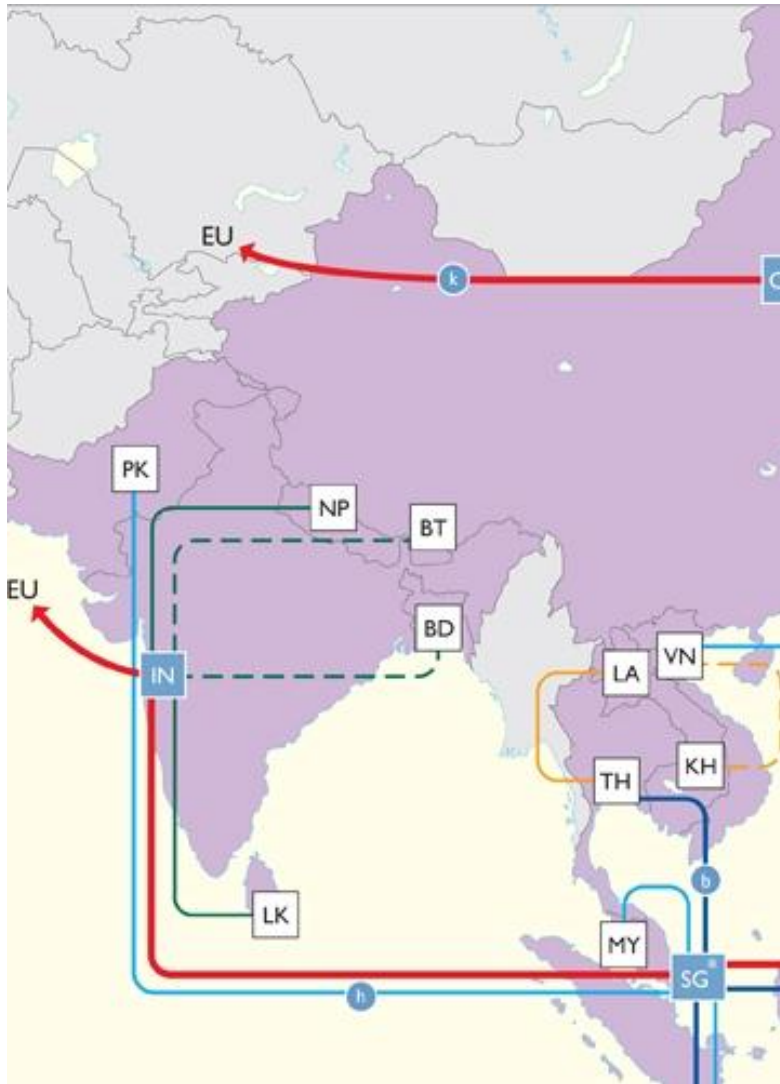

GÉANT topology end 2010

- The GÉANT network has high speed links to networks in other world regions, to connect researchers across the globe:

- Asia-Pacific
- South Caucasus
- Central Asia
- Latin America
- North America
- Southern and Eastern Africa
- Southern Mediterranean

TEIN3 Network

12 beneficiary partners
7 non-beneficiary partners

45M+ connected users

4 hubs:
Mumbai,
Singapore,
Hong Kong,
Beijing

Short RTTs within Asia

Short RTT and highest capacity direct links with Europe

- PoP in Mumbai
- 10 Gigabit peer with NKN National Knowledge Network.
- NKN provides access to
 - ERNET
 - GRIDs: GARUDA and LHC centres
 - Other R&E communities
- User example: LHC T2 traffic
- Other Links to:
 - Nepal
 - Sri Lanka
 - Bangladesh to start this week

Reliable Infrastructure: Testing the link to Singapore

- Part of acceptance testing for the European-India-Singapore links.
- The low level network layer will switch to an alternate data path when an error is detected e.g. a fibre cut.
- Measure the effect with a 24 hr. user TCP flow: