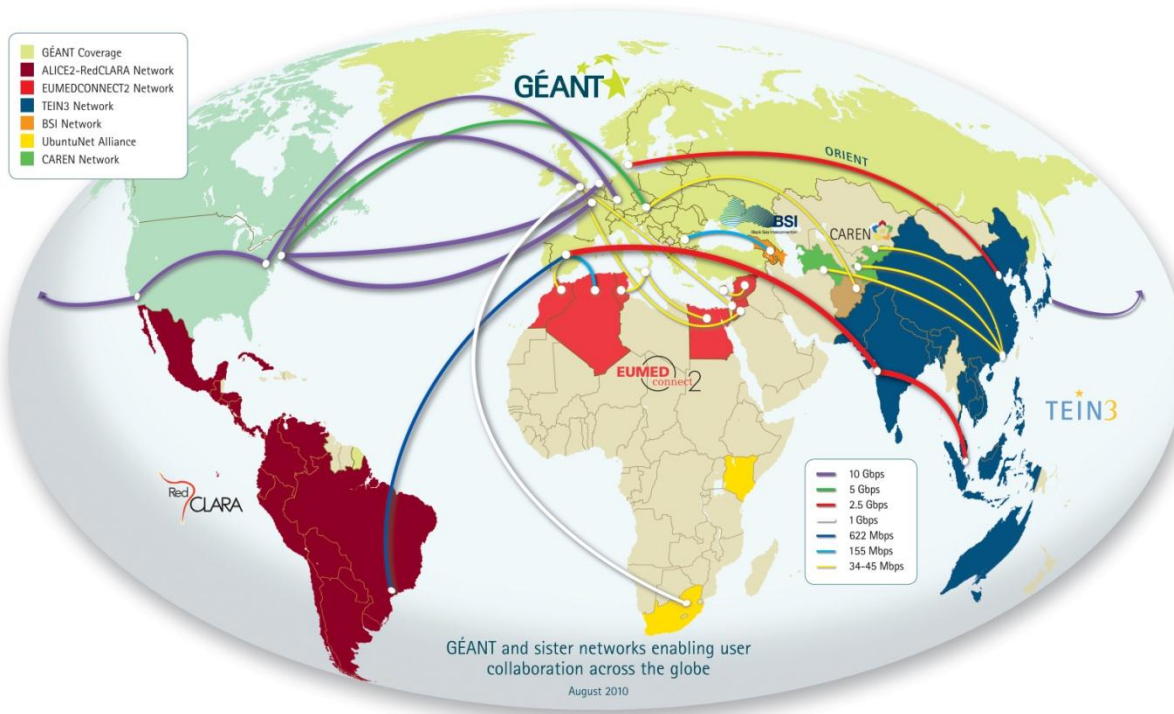

- 2009-2013: GN3 Project
 - GÉANT Network
 - Wider Range of Services
 - Larger Research Programme
 - Wider Networking Activities

GÉANT & NREN Connectivity & Network Services

- 38 European Countries
- Dark Fibre + DWDM
- Hybrid network:
 - IP Packet routed IPv6, multicast, VPN
 - Point-to-point Circuits typically 1Gbit/s
 - Dedicated Lambdas Full 10Gbit/s
- Network monitoring
- Network provisioning
- Security & Mobility

GÉANT topology end 2010

- The GÉANT network has high speed links to networks in other world regions, to connect researchers across the globe:

- Asia-Pacific
- South Caucasus
- Central Asia
- Latin America
- North America
- Southern and Eastern Africa
- Southern Mediterranean

TEIN3 Network

12 beneficiary partners
7 non-beneficiary partners

45M+ connected users

4 hubs:
Mumbai,
Singapore,
Hong Kong,
Beijing

Short RTTs within Asia

Short RTT and highest capacity direct links with Europe

- TCP link remains up and active.

Traffic on the ORIENT Link

- Plot of traffic from : Nov 09 – Mar 11
- Peak values important for achieving throughput
- Risen to 1.2-1.5 Gbit/s with peaks at 2 Gbit/s out of Europe
1-1.4 Gbit into Europe.
- Sustained from June 2010