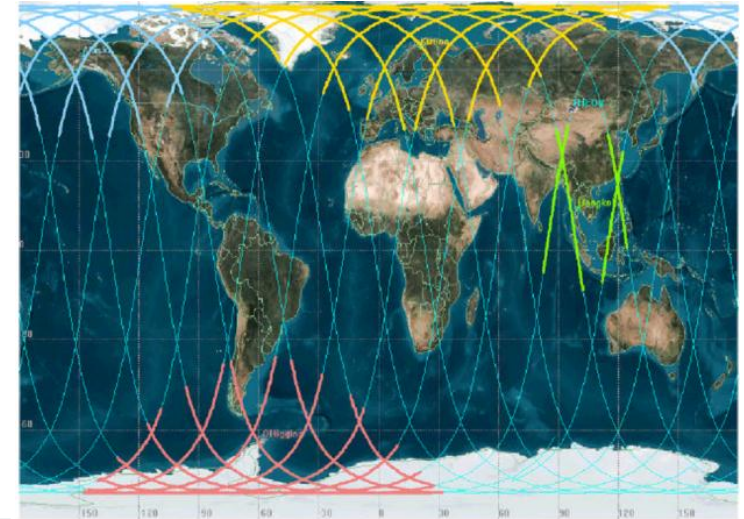

- TCP link remains up and active.

Traffic on the ORIENT Link

- Plot of traffic from : Nov 09 – Mar 11
- Peak values important for achieving throughput
- Risen to 1.2-1.5 Gbit/s with peaks at 2 Gbit/s out of Europe
1-1.4 Gbit into Europe.
- Sustained from June 2010

- Many destination countries involved, but is variable
- China & Korea dominant senders but other countries in TEIN also important

Senders

Earth Observations: THEOS

- First Thai Earth Observation Satellite
- Launch 1 Oct 2008 with Polar Orbit ~14/day
- Polar station at Esrange Space Centre, Kiruna, run by Swedish Space Corporation
- Main control, processing & data archive centre run by GISTDA in Bangkok, Thailand.
- MoU signed with DANTE
- Link Kiruna-SSC-Stockholm to connect to SUNET expected in a month
- File transfer: Emergency & Disaster, flood, forest fire

TCP throughput Not quite expected

Typhoon forecasting

- GÉANT and TEIN3 provide a stable and reliable connection between the expertise and high-speed computing capacity of the German weather bureau DWD and the meteorologists at its counterparts in the Philippines.
- Timely transmission of global meteorological data to make local prediction of typhoons.
- Typhoon Ketsana struck Cambodia in 2009.
- **High-speed networking: saving lives by typhoon forecasting**