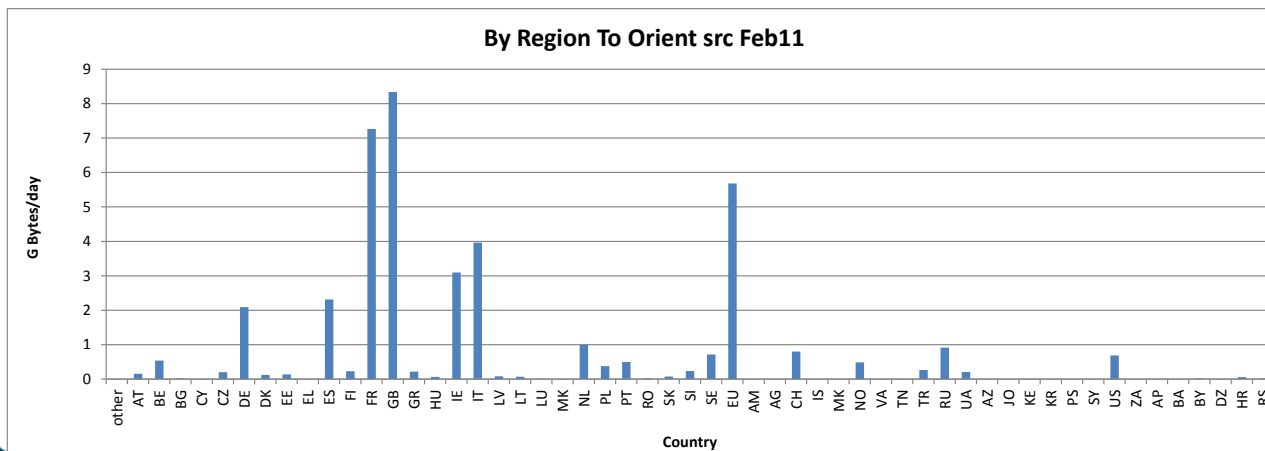

- TCP link remains up and active.

Traffic on the ORIENT Link

- Plot of traffic from : Nov 09 – Mar 11
- Peak values important for achieving throughput
- Risen to 1.2-1.5 Gbit/s with peaks at 2 Gbit/s out of Europe
1-1.4 Gbit into Europe.
- Sustained from June 2010

Traffic To ORIENT By TEIN Region

- Data for one week February 2011
- China & Korea dominant but other countries in TEIN also important
- Many European countries and subject areas

Senders

Traffic From ORIENT By Region